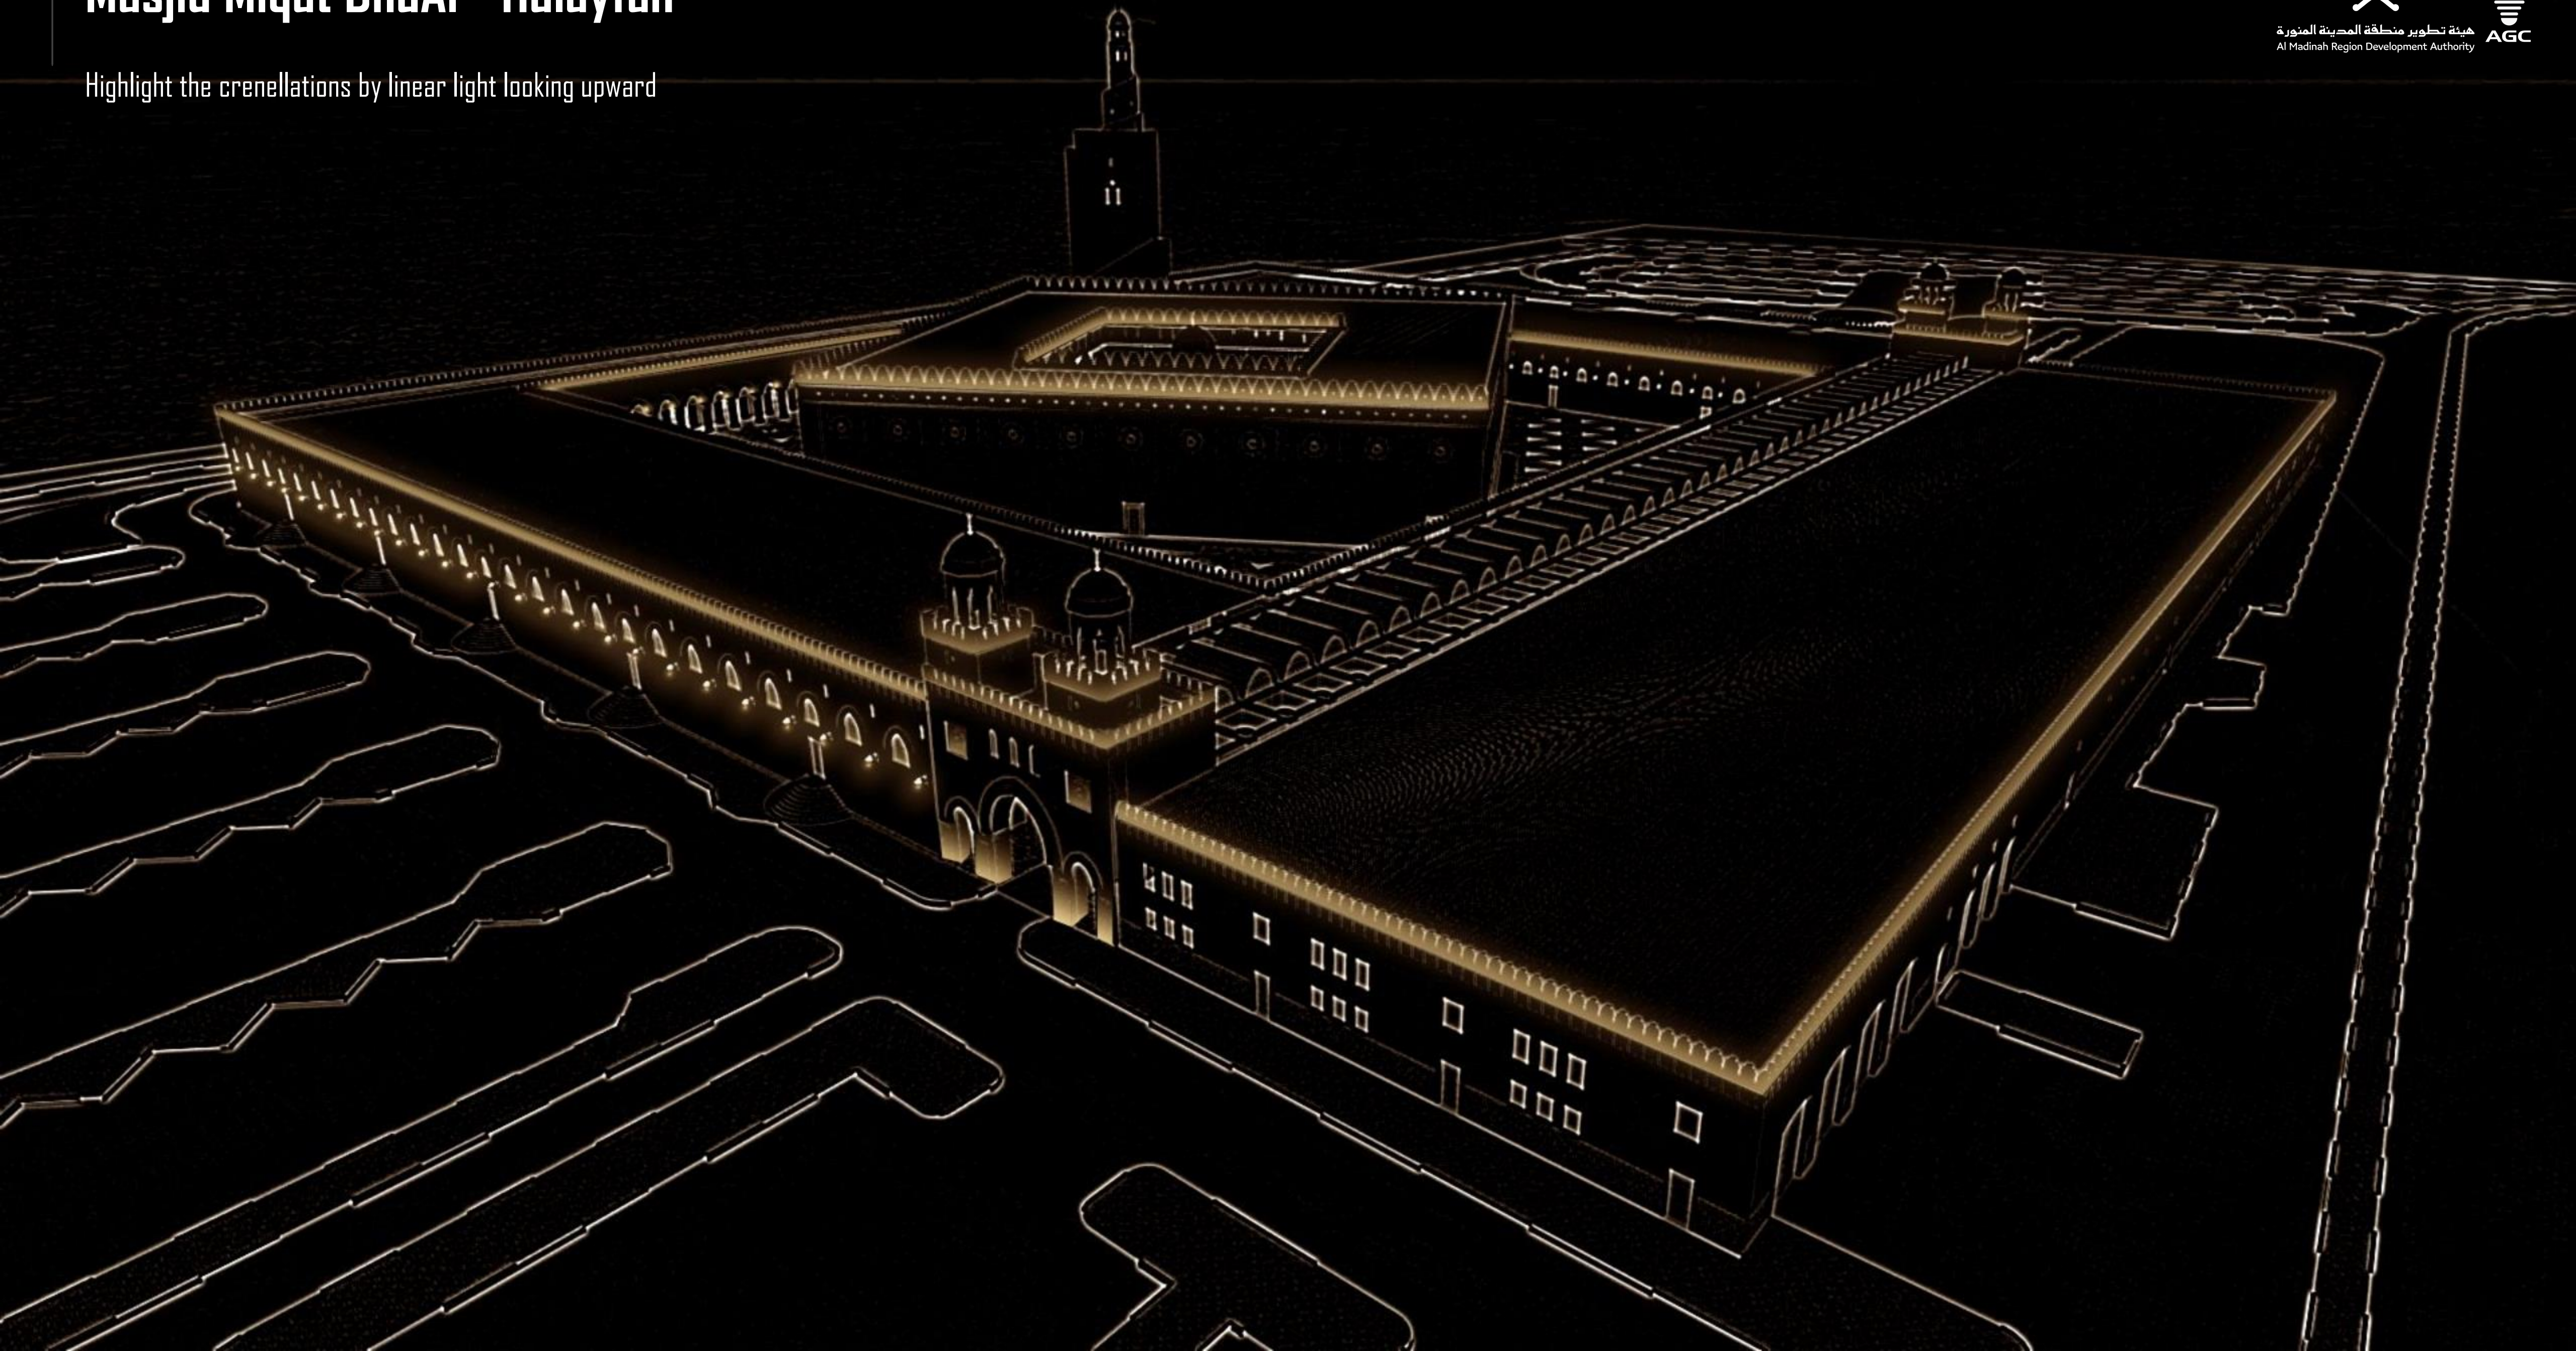

Masjid Miqat DhuAl - Hulayfah

Highlight the crenellations by linear light looking upward

هيئة تطوير منطقة المدينة المنورة
Al Madinah Region Development Authority

AGC