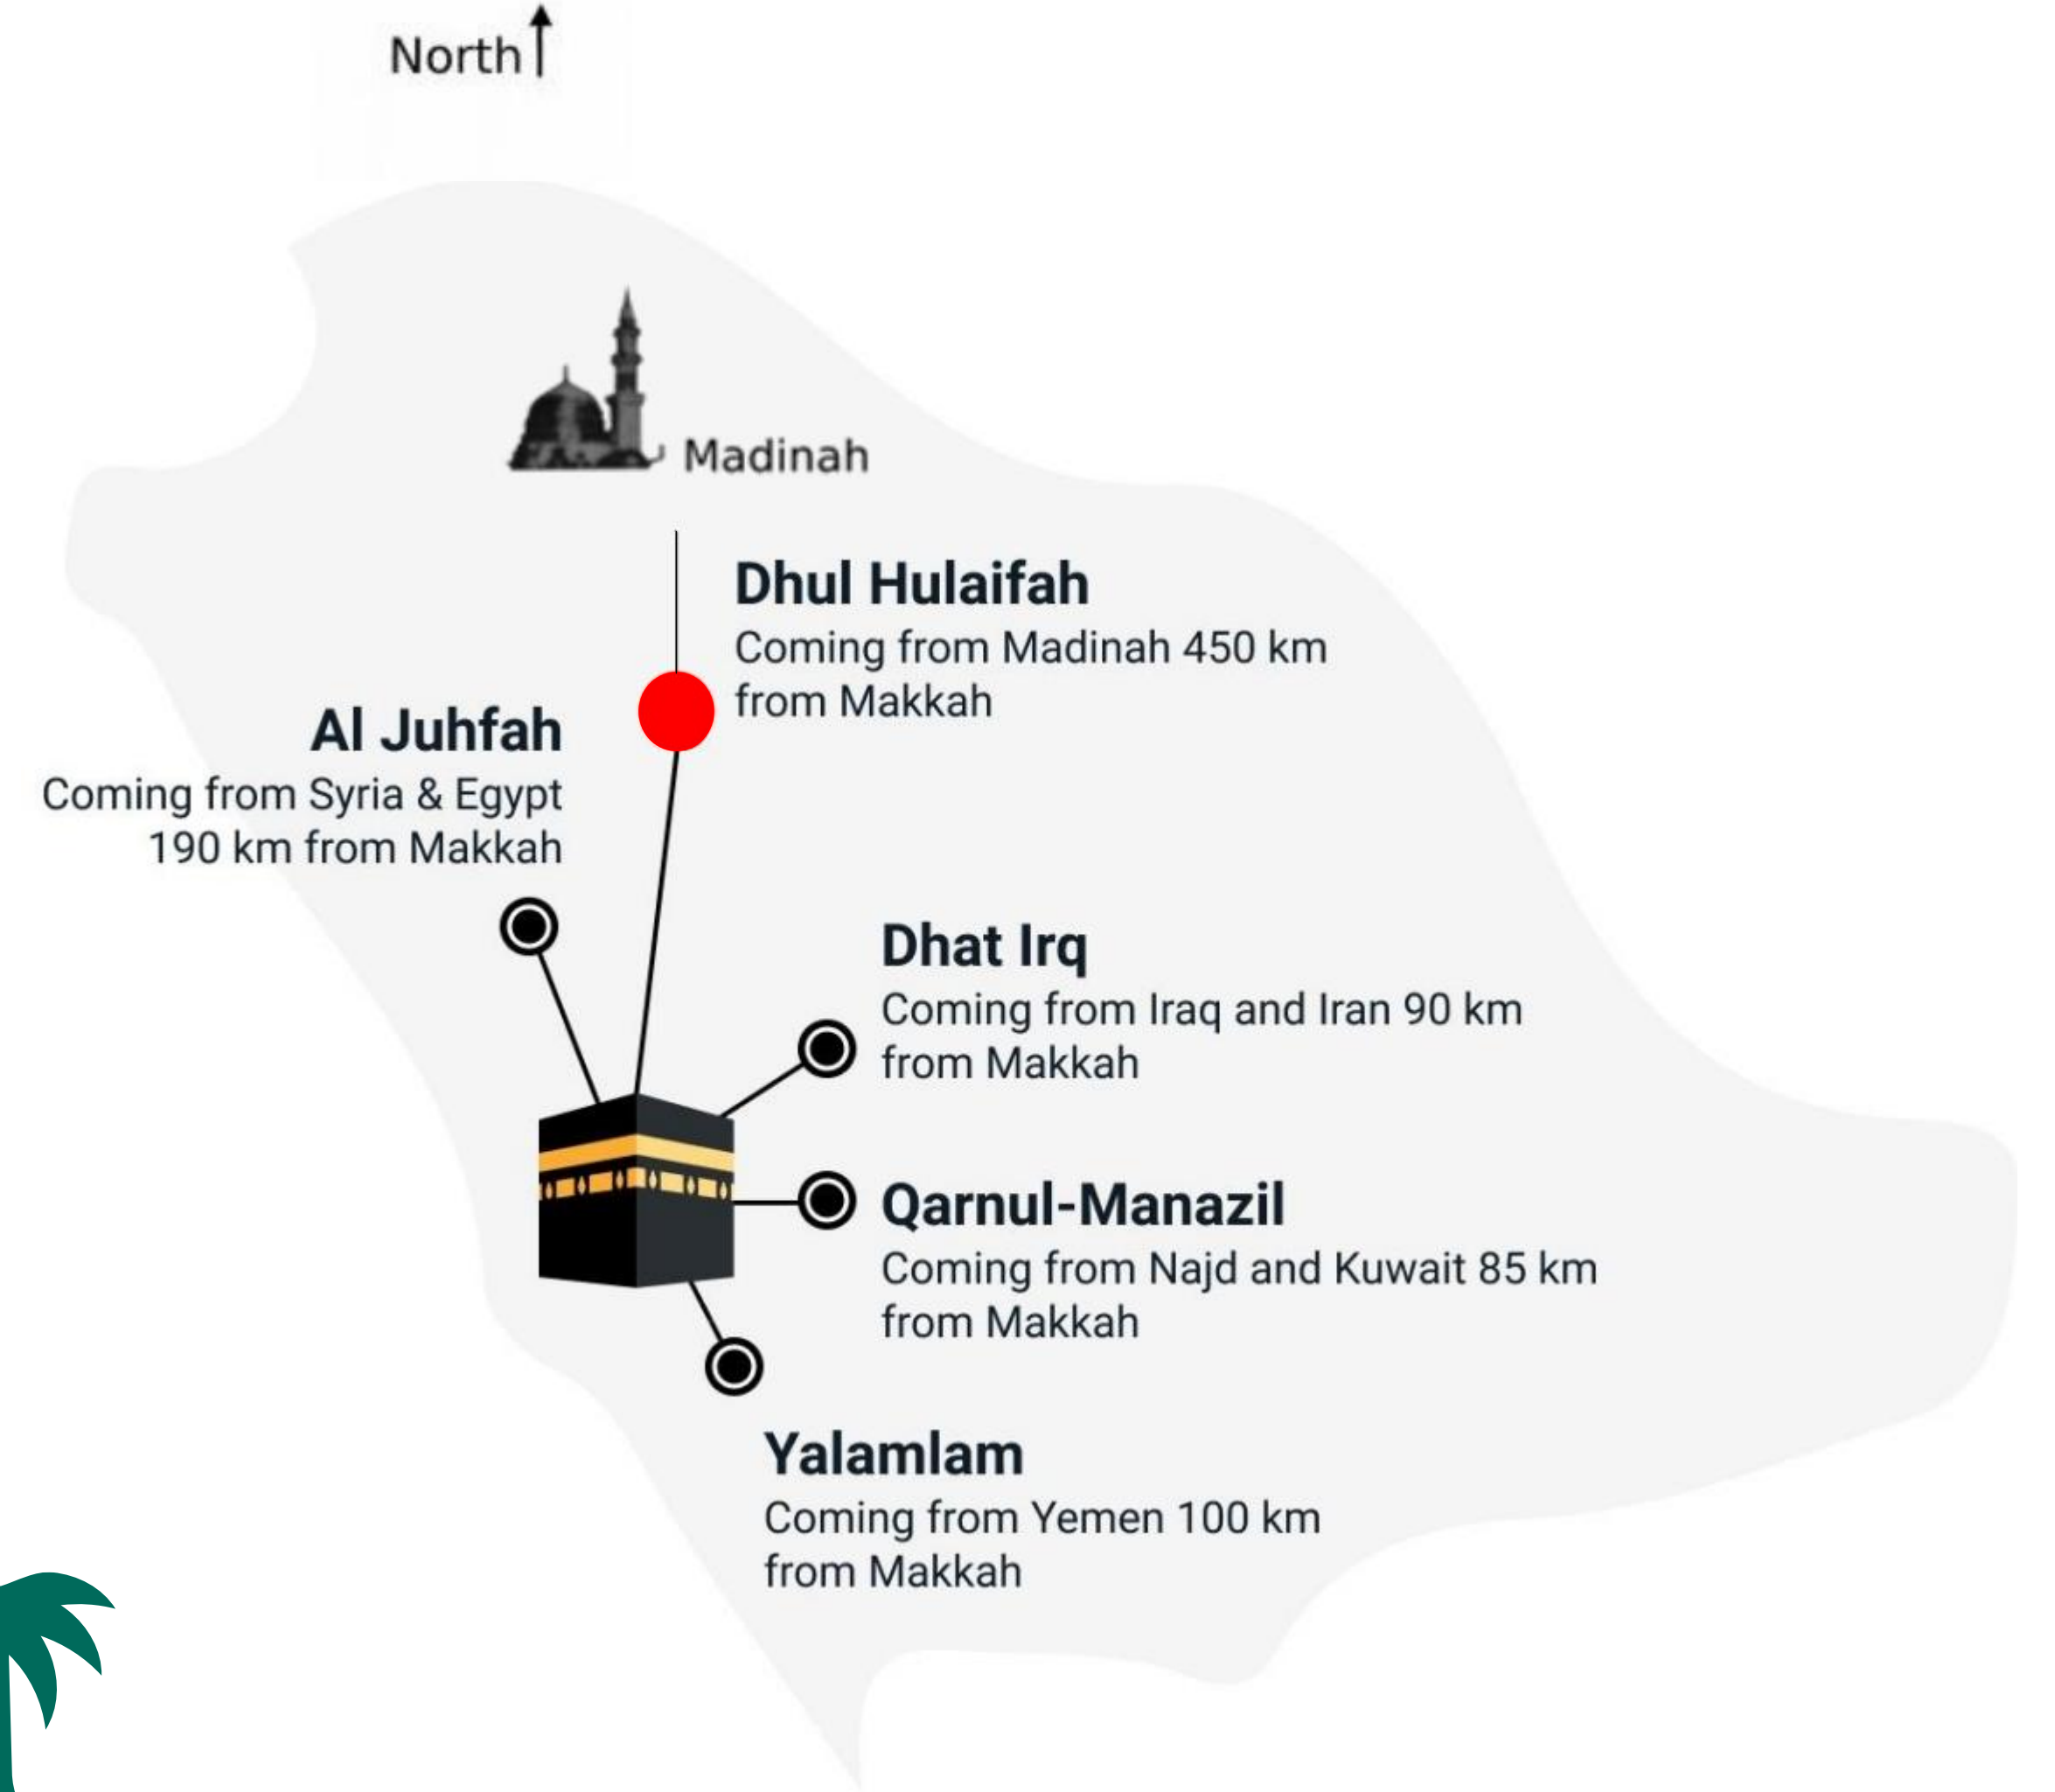

# Masjid Miqat Dhu Al-Hulayfah

Historical Brief

Masjid was first built during the time of Omar ibn 'Abdulaziz, who was the Um ayyad governor of Medina from 706-712 CE (87-93 Hj.).

The Miqat mosque has been renovated several times since, the last major renovation being during the reign of King Fahd (r. 1982–2005), who increased the area of the mosque by many times its original size and added several modern facilities.

# Masjid Miqat Dhu Al-Hulayfah

About Project

The Miqat Dhu al-Hulayfah is a significant religious and architectural landmark. It is a place where pilgrims from all over the world come to enter the state of Ihram and begin their journey to Makkah. The mosque is also a popular tourist destination, and its beautiful architecture is a testament to the rich cultural heritage of Saudi Arabia.

# Masjid Miqat Dhul Hulaifah

About Project

- Masjid Miqat Dhul Hulaifah is one of several Miqats for Muslims on pilgrimage to Mecca for Umrah or hajj.
- It is situated approx. 9 KM from Madinah and 450 KM from Makkah.