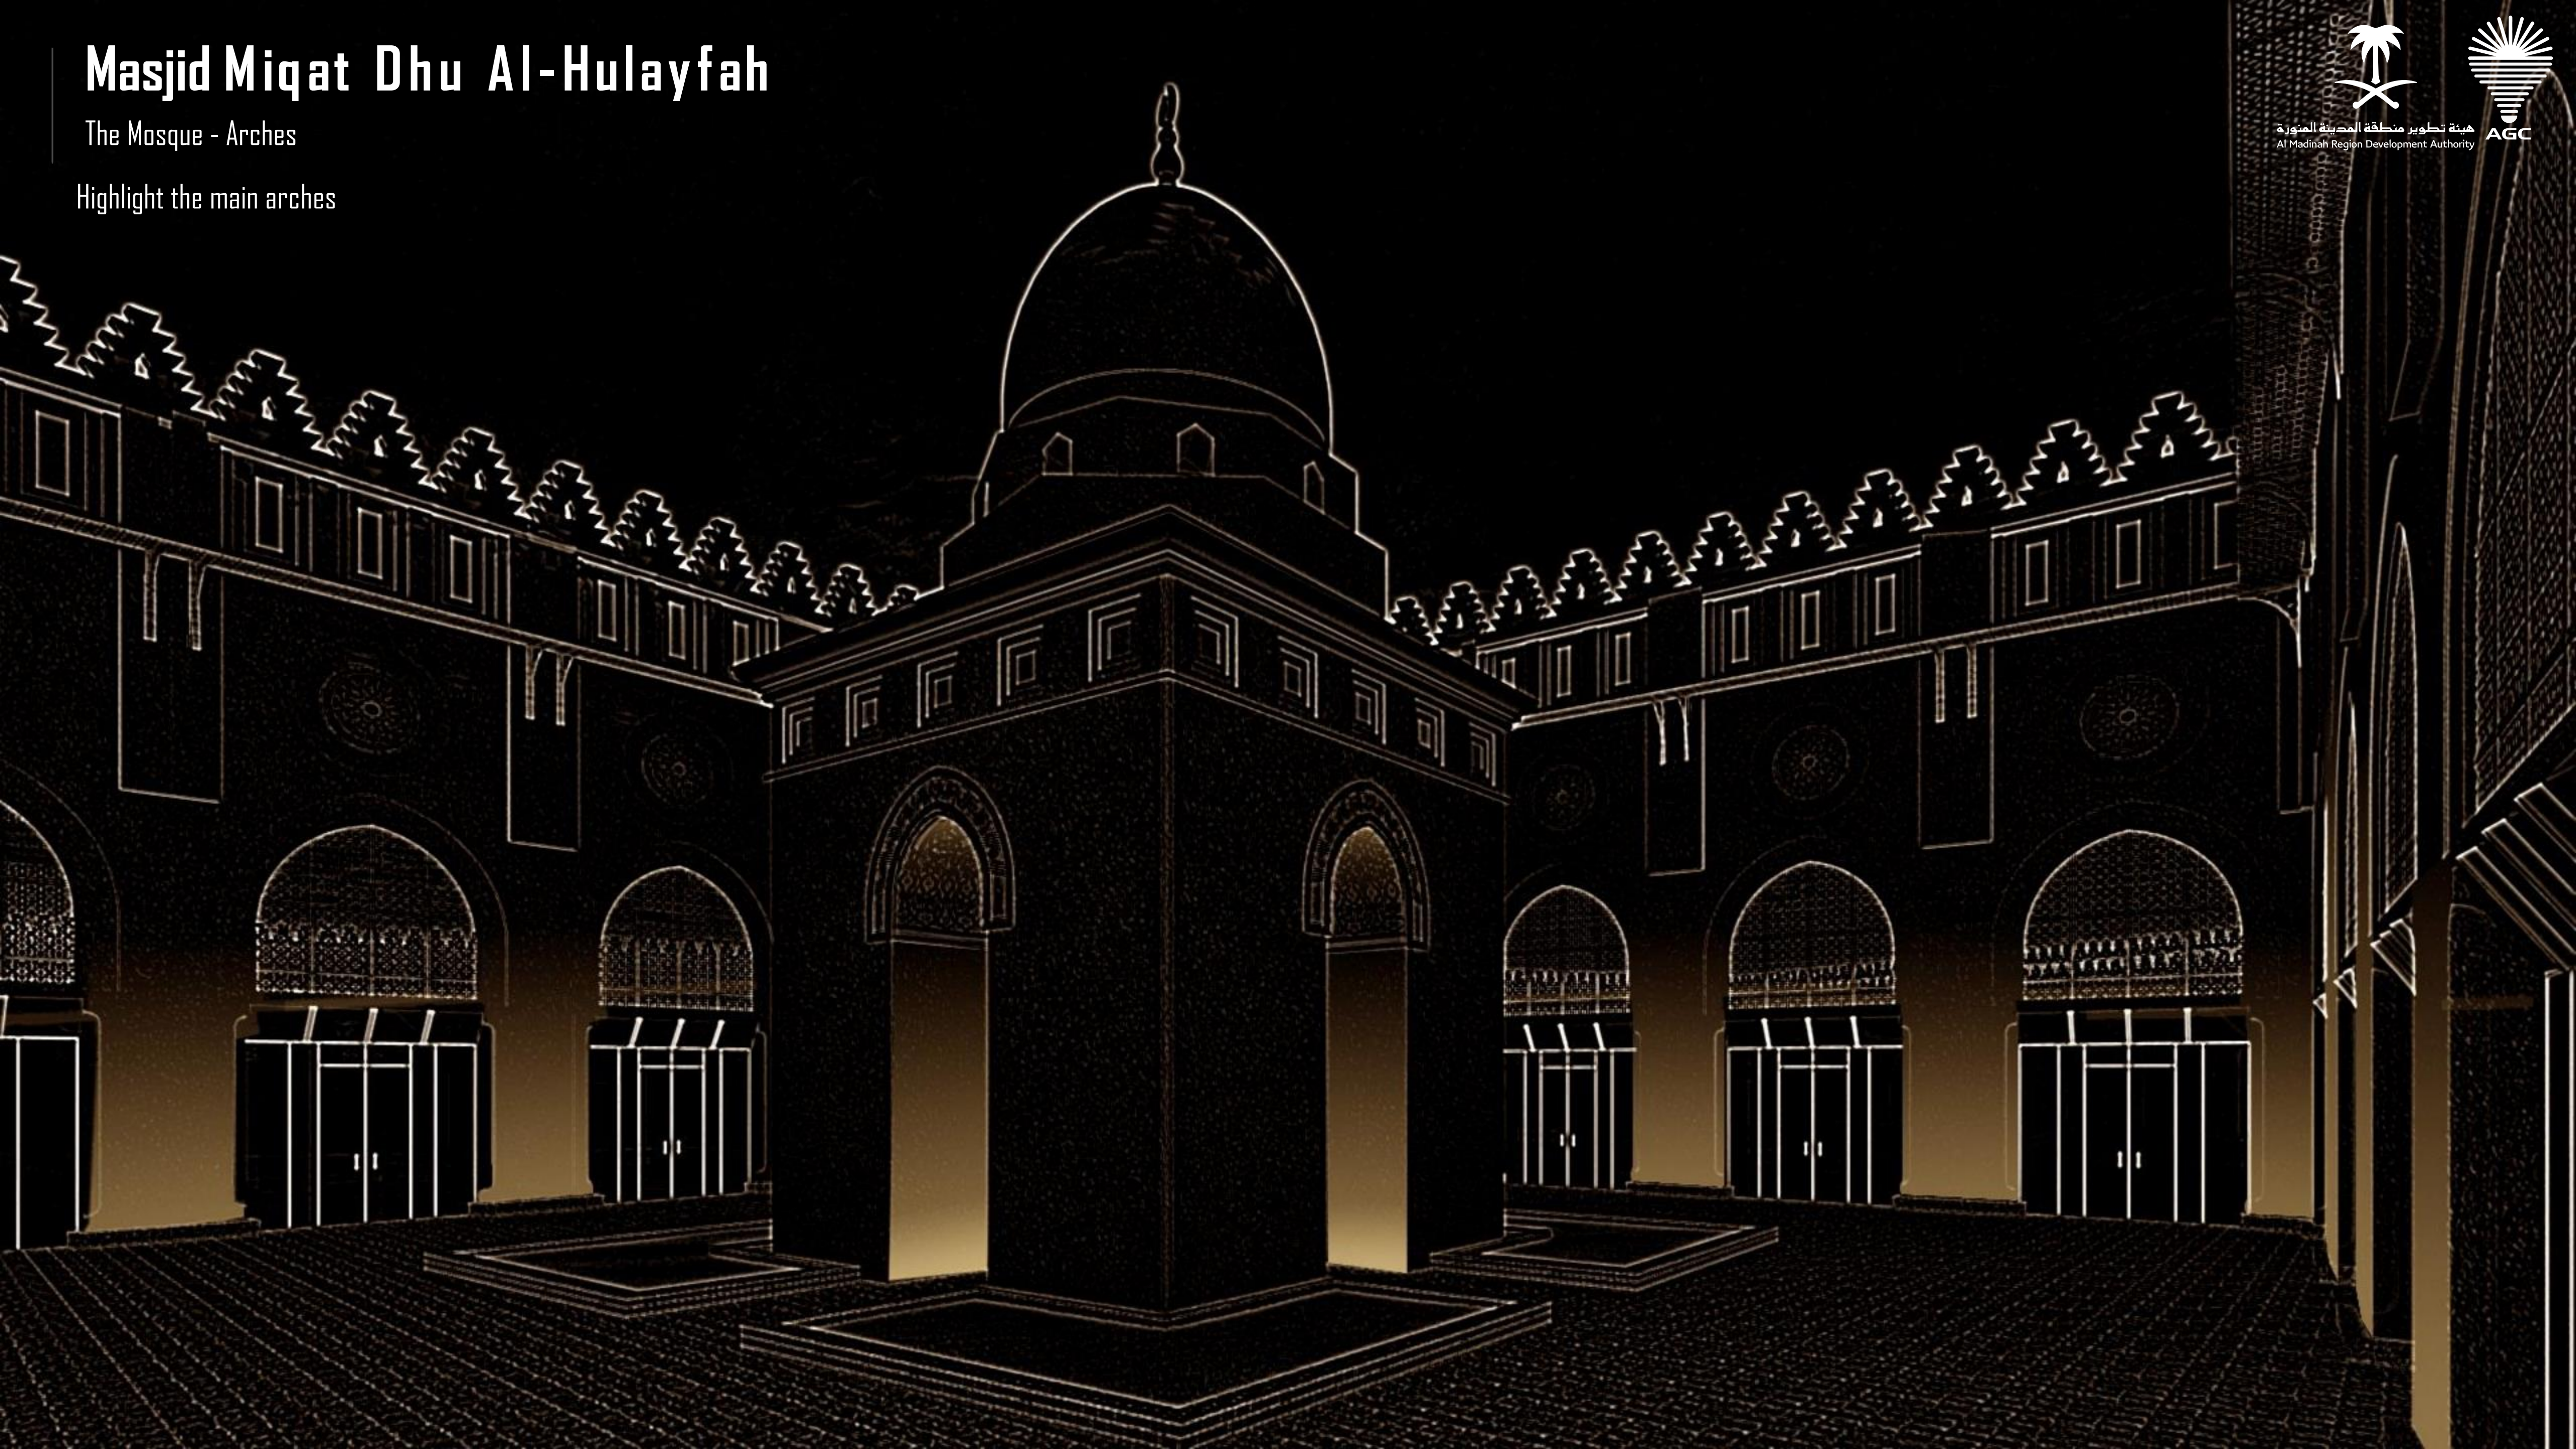

Masjid Miqat Dhu Al-Hulayfah

The Mosque - Arches

Highlight the main arches

هيئة تطوير منطقة المدينة المنورة
Al Madinah Region Development Authority