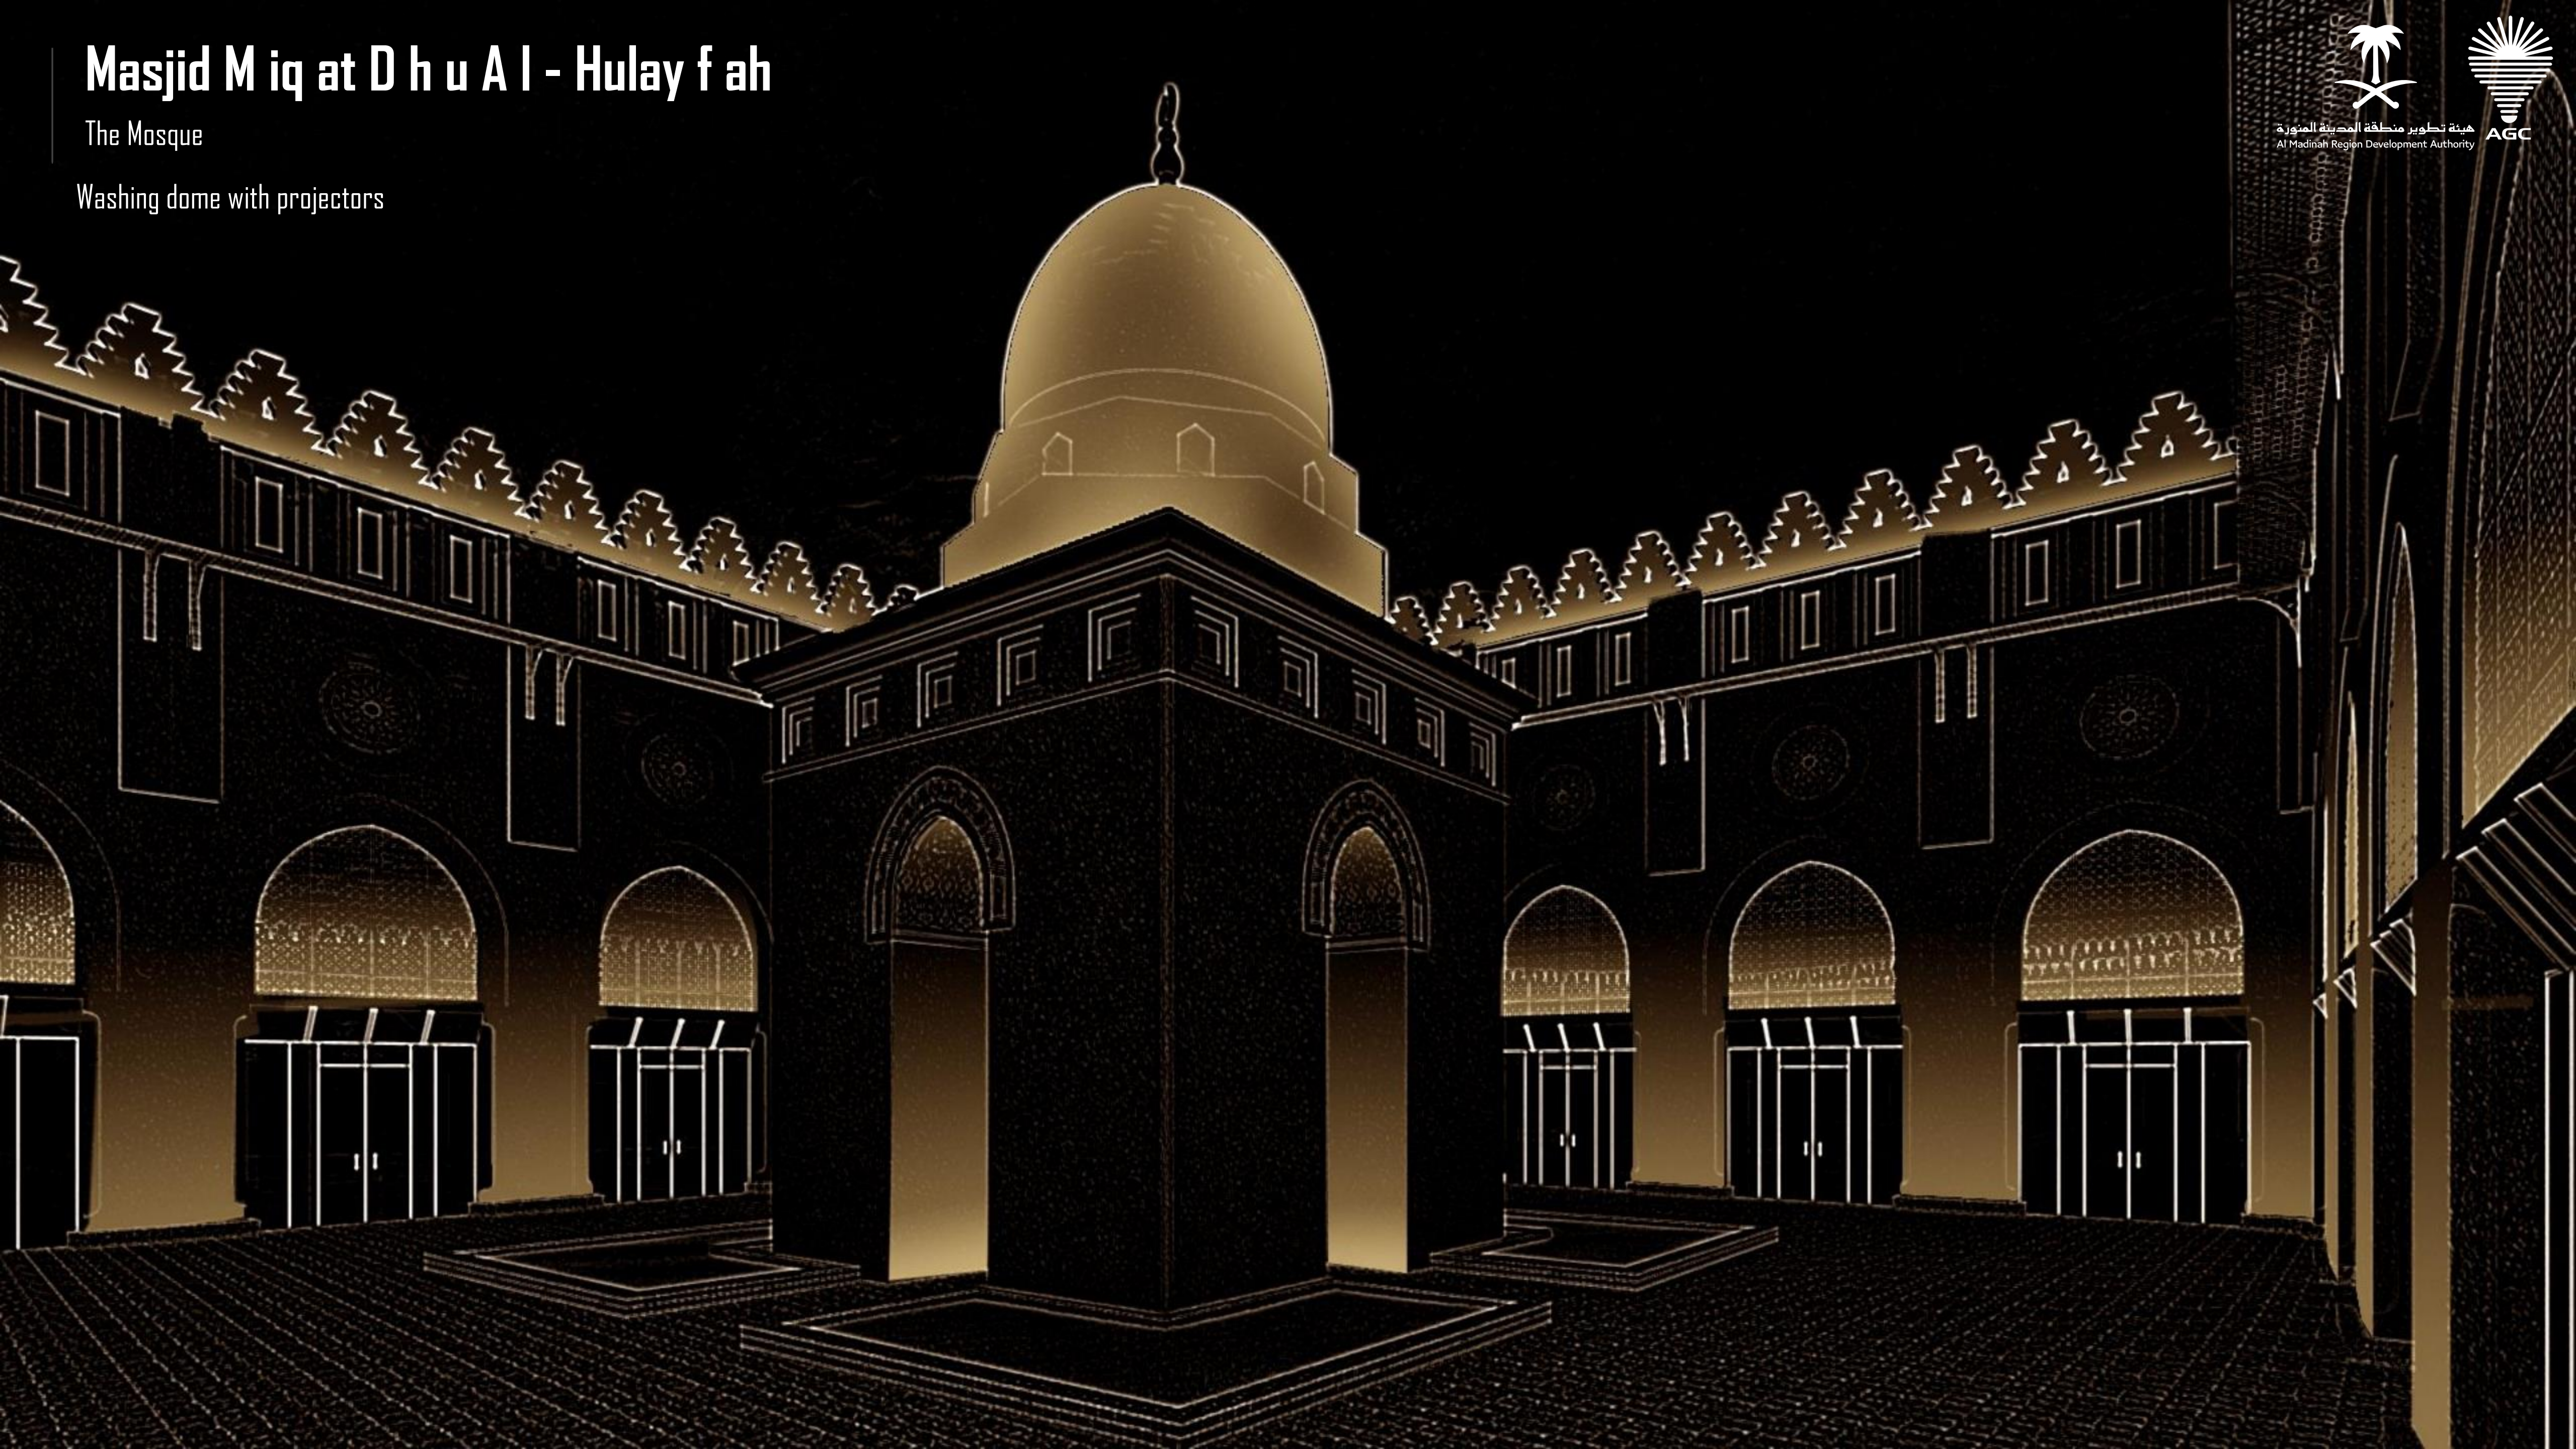

Masjid Miqat Dhul-Hulayfah

The Mosque

Washing dome with projectors

هيئة تطوير منطقة المدينة المنورة
Al Madinah Region Development Authority

AGC