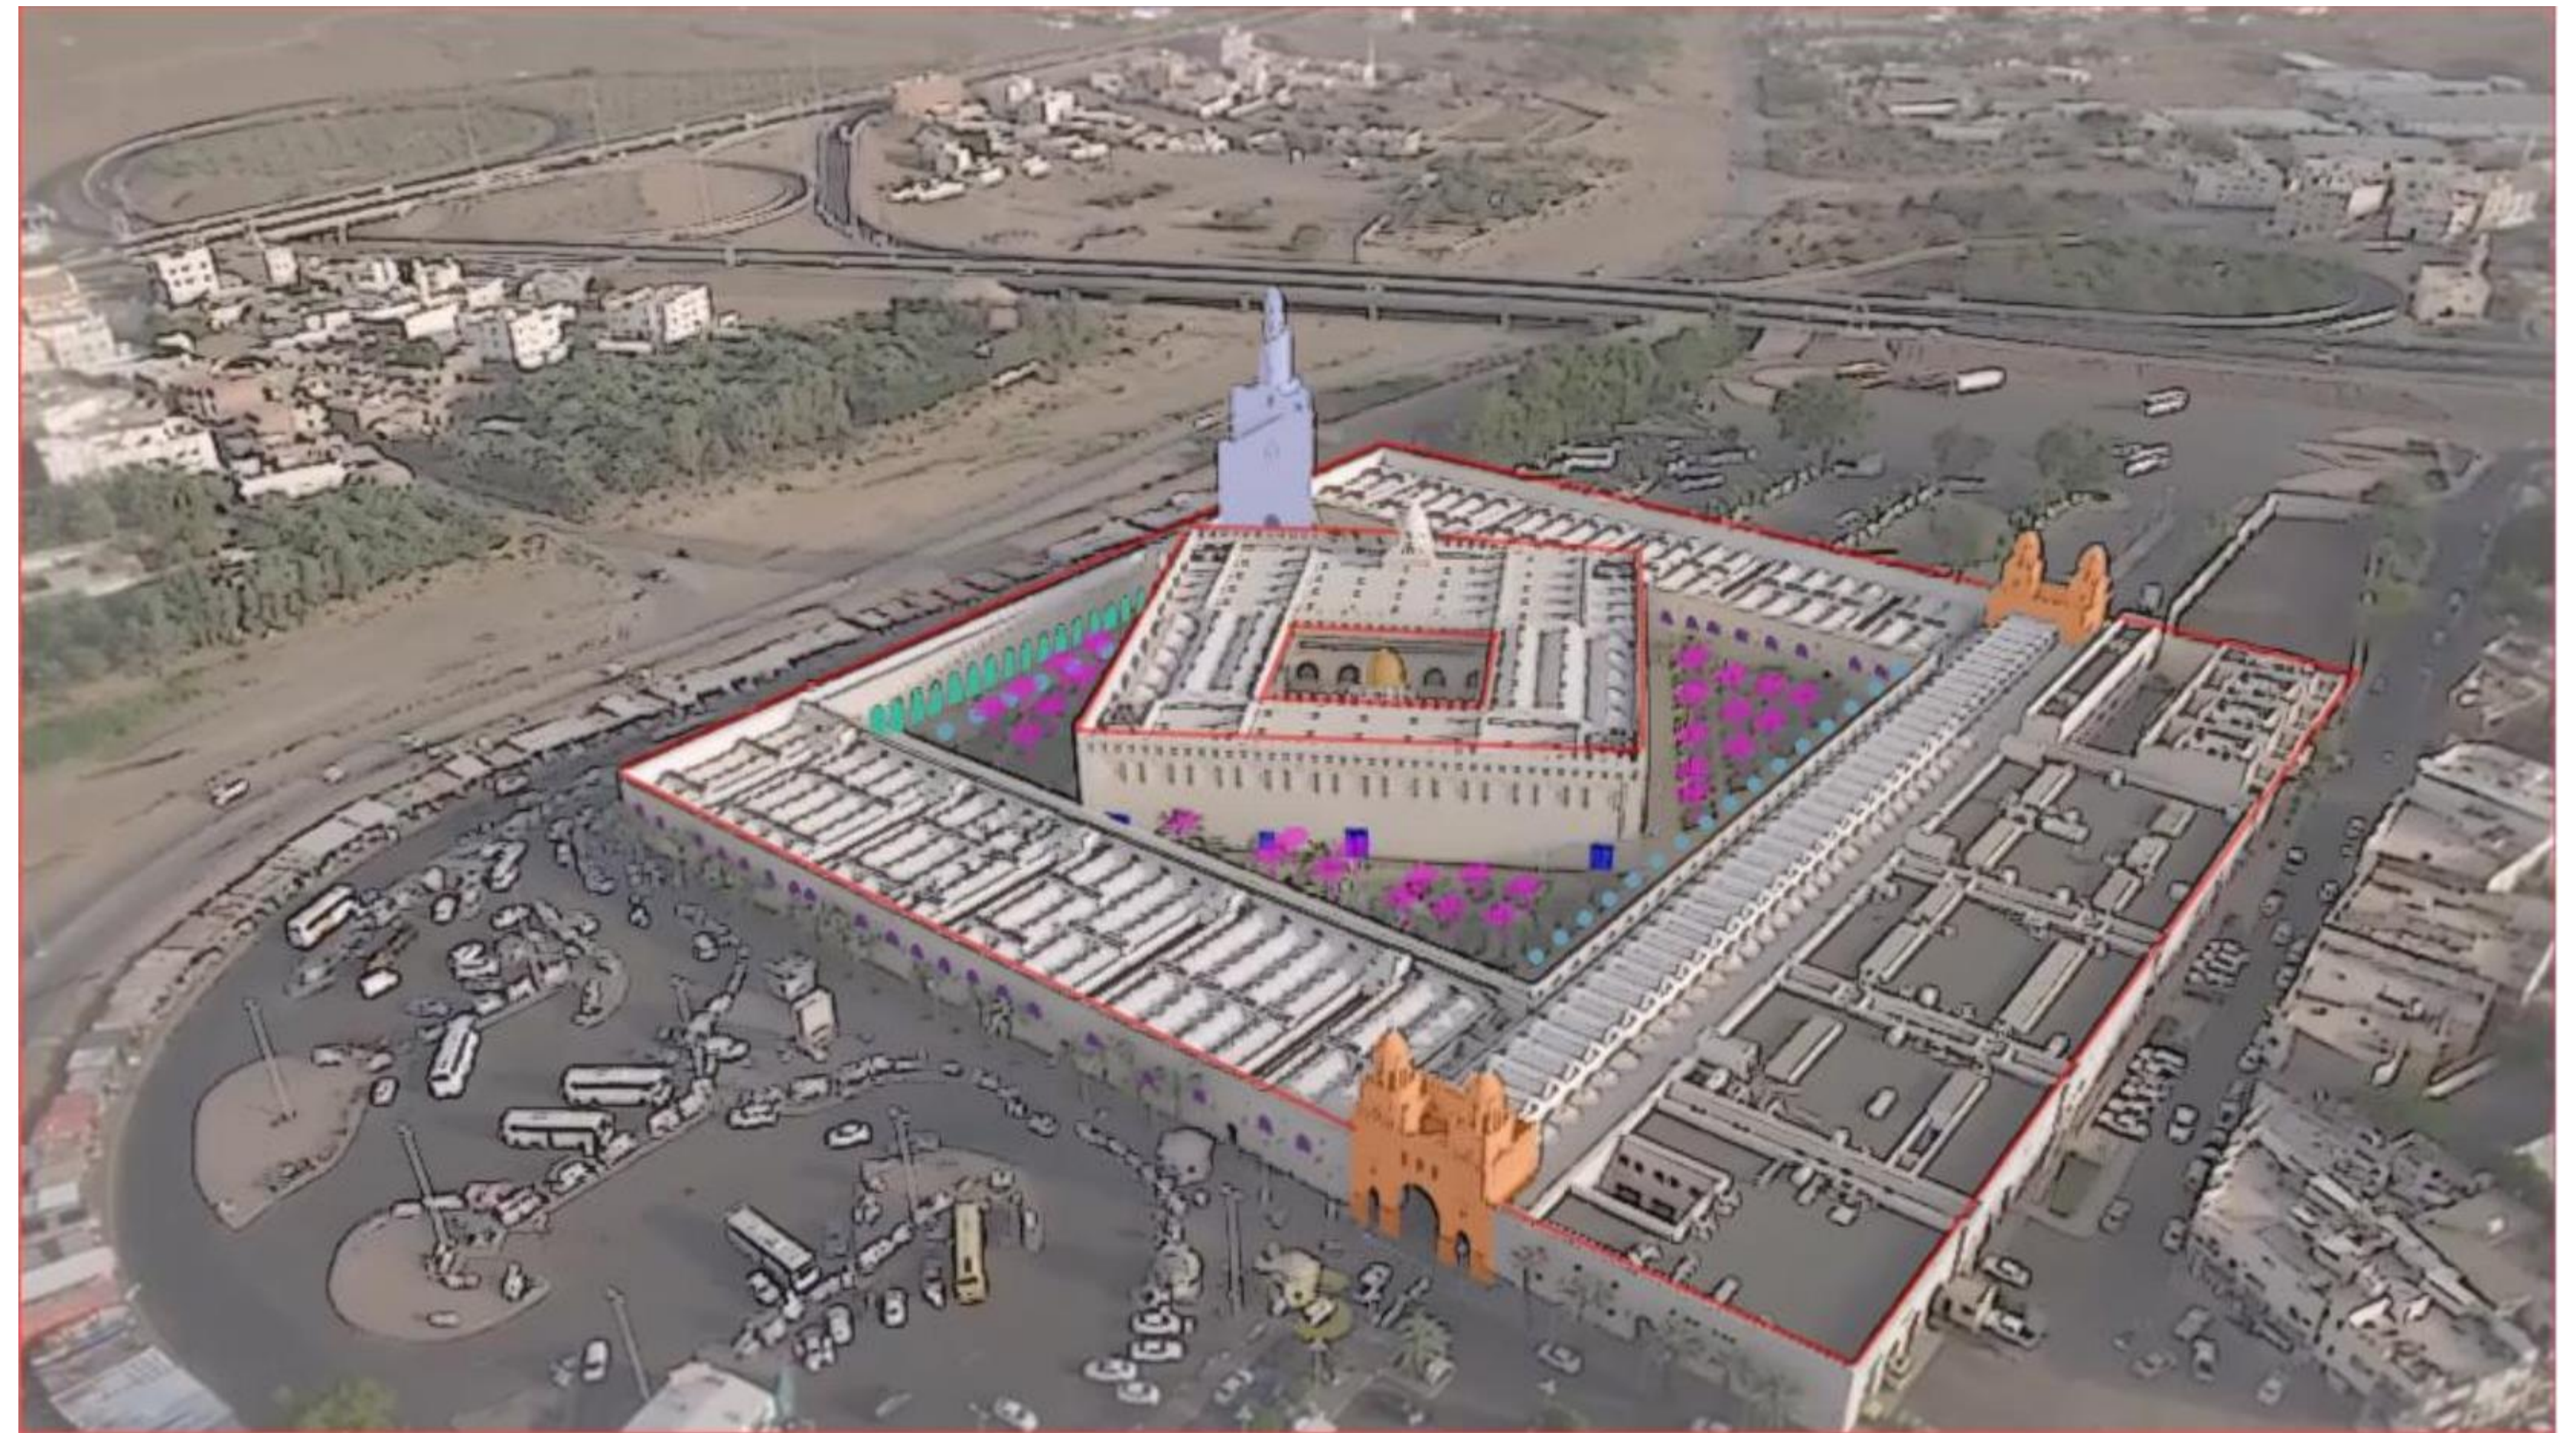

Masjid Miqat Dhu al-Hulayfah

Architectural Anatomy

Here are some of the specific architectural elements of the Miqat Dhu al-Hulayfah:

- Cornice
- Domes
- Arches
- Minaret
- Main Gates
- Water Feature
- Palms
- Entrances
- Windows