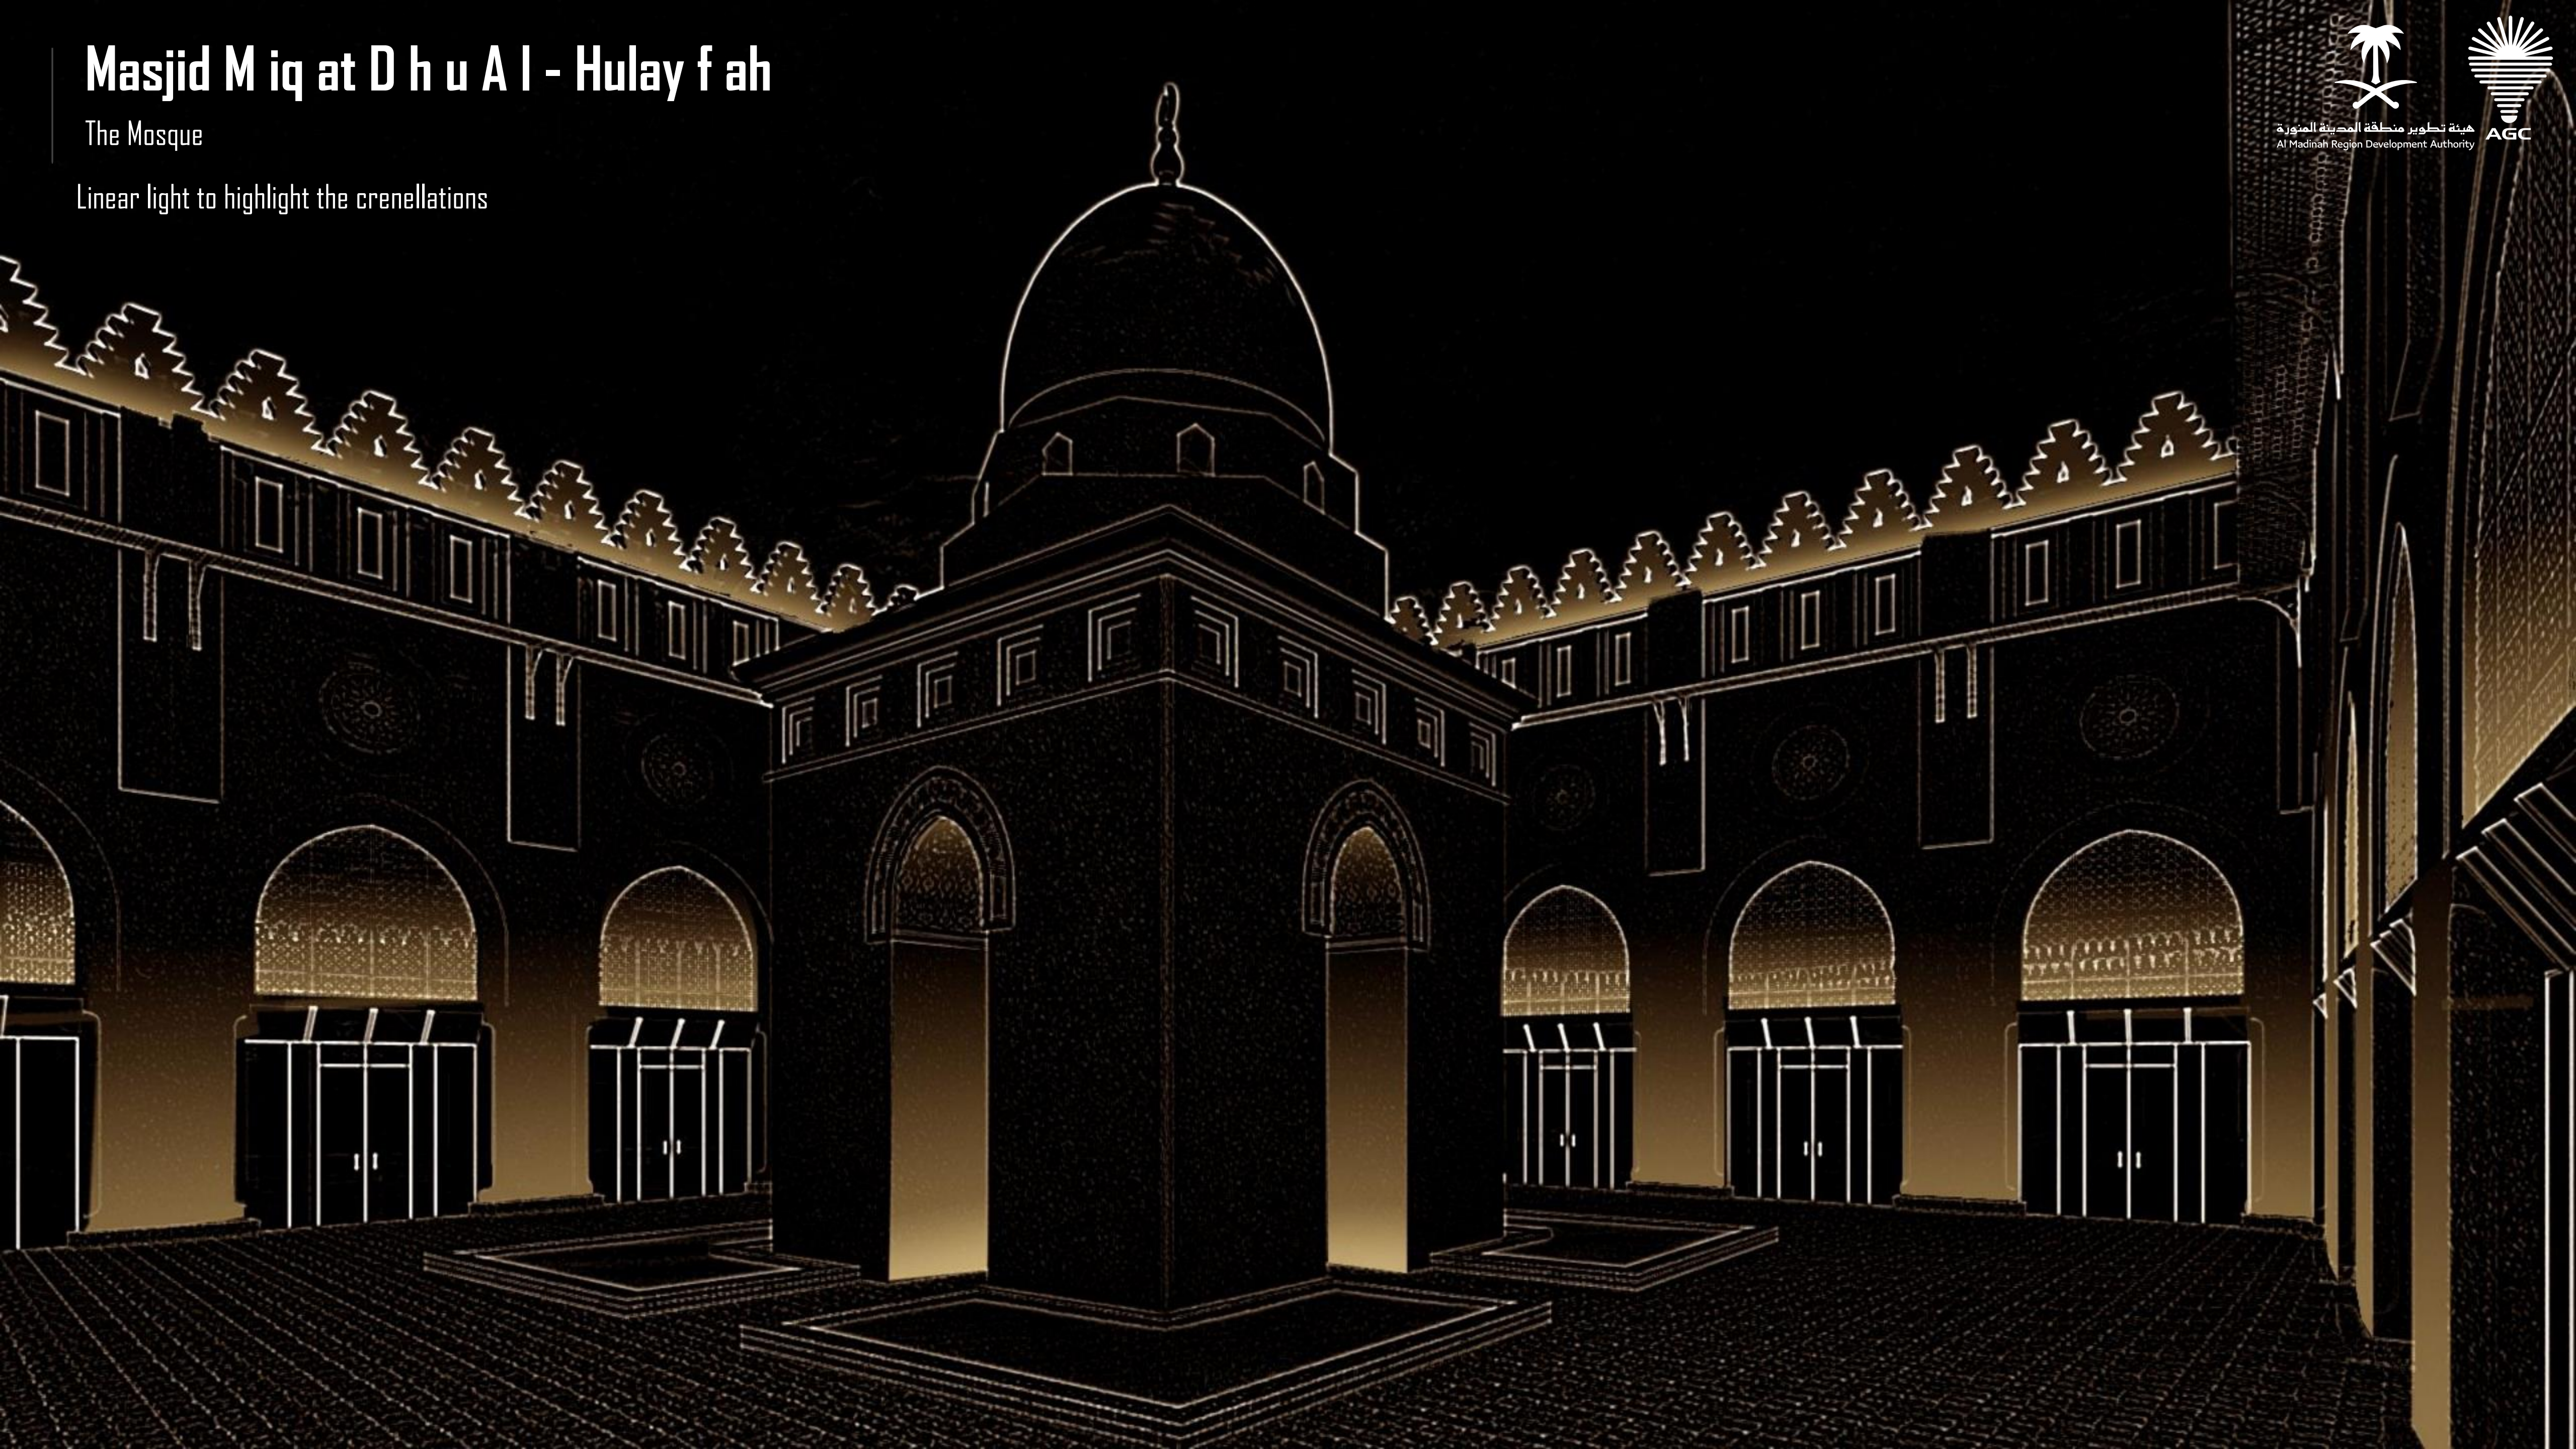

Masjid M i q at D h u A l - H u l a y f a h

The Mosque

Linear light to highlight the crenellations

هيئة تطوير منطقة المدينة المنورة
Al Madinah Region Development Authority

AGC